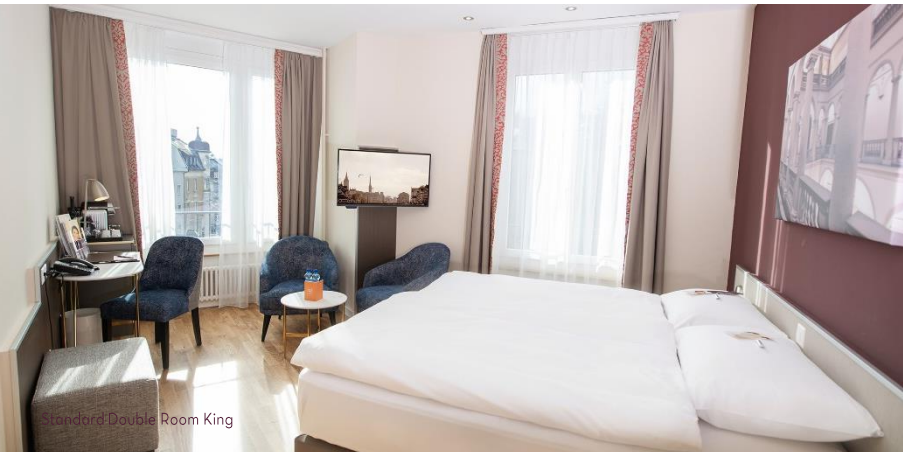

SEIDENHOF

Standard Double Room

Courtyard Restaurant Enja

Bathroom

SORELL HOTEL ST. PETER

In Gassen 10
8001 Zurich
stpeter@sorellhotels.com
+41 44 521 03 03

- 4-Star Superior Boutique Hotel
- 45 rooms and suites (for up to 6 people) with AC
- Opening June 2020
- Close to Paradeplatz
- Quiet courtyard to linger and relax
- Walking distance to lake, main train station, museums and more attractions
- Room categories with kitchenette and connecting doors
- Fitness room with modern equipment

Deluxe Double Room

Lobby-Breakfast area

Fitness Room

Superior Double Room

SORELL HOTEL SEEFELD

Seefeldstrasse 63
8008 Zurich
seefeld@sorellhotels.com
+41 44 387 41 41

- 4-Star Superior Hotel
- 65 rooms with AC
- Complete room renovation in spring 2020
- Trendy neighbourhood Seefeld, walking distance to lake and Opera House
- «Flor Café Bar» with coffee and drinks from early to late and «Seefeld Terrace» with small bites for lunch and aperitif
- 1 meeting room for 12 people
- Garage and courtyard parking

Superior Single Room

Meeting Room

Standard Double Room

Superior Double Room

SORELL HOTEL REX

Weinbergstrasse 92
8006 Zürich
rex@sorellhotels.com
+41 44 360 25 25

- 3-Star Superior Hotel
- 41 rooms, partially with AC
- Complete renovation January 2019
- Quiet location in residential area
- 15 minutes walk to the Zurich main train station
- Tram station only 100m away
- Parking available

Standard Single Room

Standard Double Room King

Breakfast area

Lobby

SORELL HOTEL ZÜRICHBERG

Orellistrasse 21

8044 Zurich

zuerichberg@sorellhotels.com