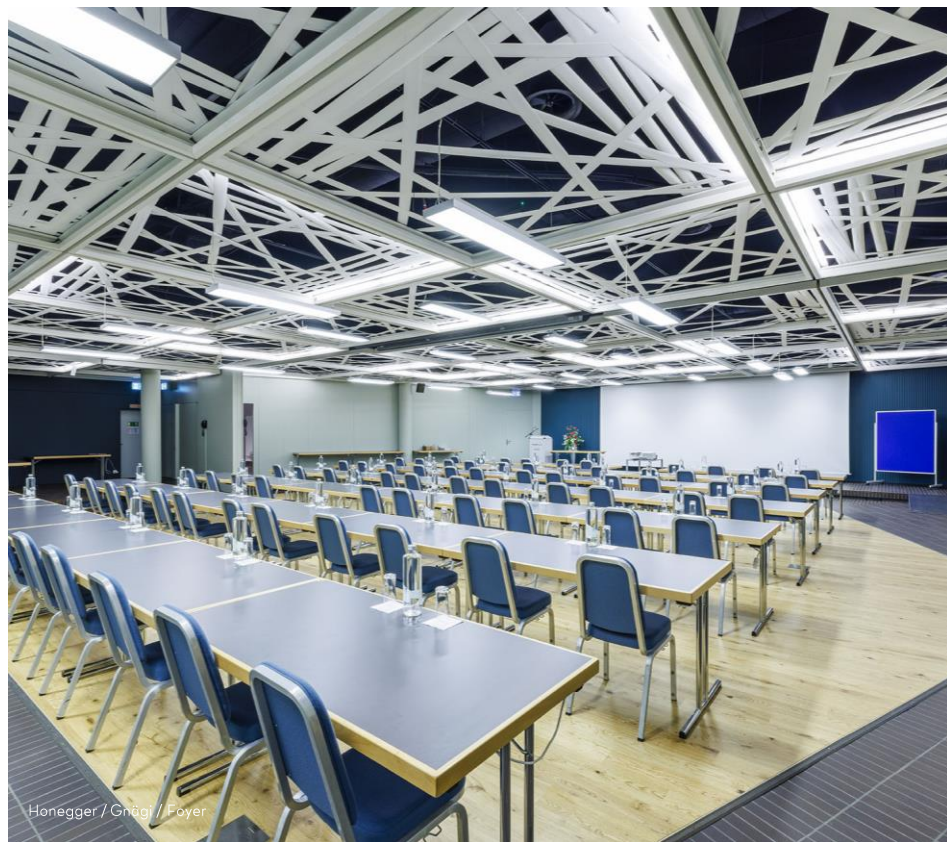

Honegger / Gnögl / Foyer