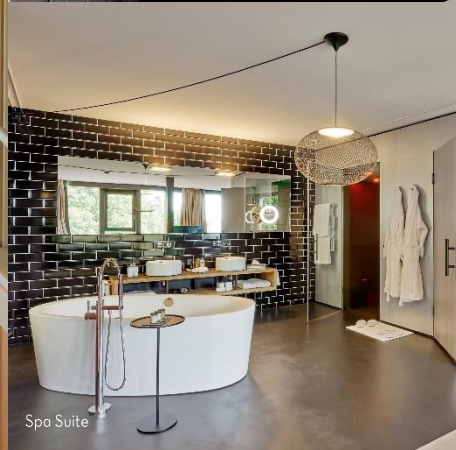

Suite

Spa Suite