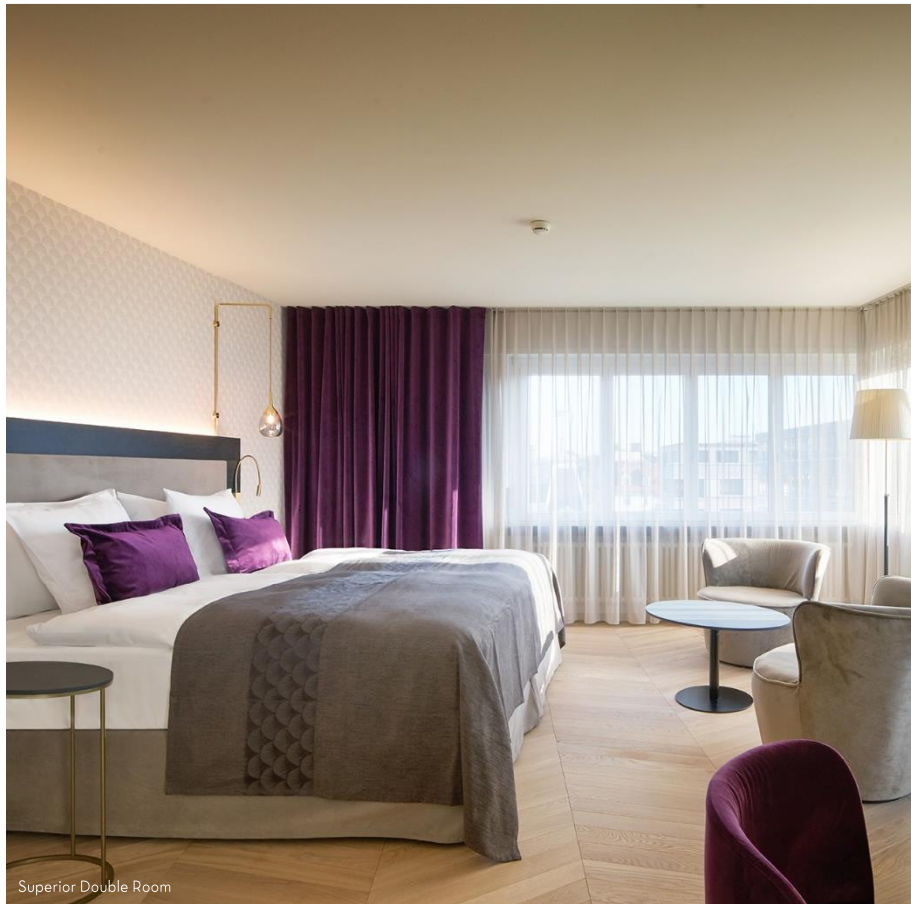

SEIDENHOF

Standard Double Room

Courtyard Restaurant Enja

Bathroom

SORELL HOTEL ST. PETER

In Gassen 10
8001 Zurich
stpeter@sorellhotels.com
+41 44 521 03 03

- 4-Star Superior Boutique Hotel
- 45 rooms and suites (for up to 6 people) with AC
- Opening June 2020
- Close to Paradeplatz
- Quiet courtyard to linger and relax
- Walking distance to lake, main train station, museums and more attractions
- Room categories with kitchenette and connecting doors
- Fitness room with modern equipment

Deluxe Double Room

Lobby-Breakfast area

Fitness Room

Superior Double Room

SORELL HOTEL SEEFELD

Seefeldstrasse 63
8008 Zurich
seefeld@sorellhotels.com
+41 44 387 41 41

- 4-Star Superior Hotel
- 65 rooms with AC
- Complete room renovation in spring 2020
- Trendy neighbourhood Seefeld, walking distance to lake and Opera House
- «Flor Café Bar» with coffee and drinks from early to late and «Seefeld Terrace» with small bites for lunch and aperitif
- 1 meeting room for 12 people
- Garage and courtyard parking

SORELL SEEFELD

63

DIE BAR IM SEEFELD-IM HOTEL SE

Superior Double Room

Deluxe Double Room

Grand Standard Double Room

Deluxe Double Room with kitchenette

FLOR Café Bar