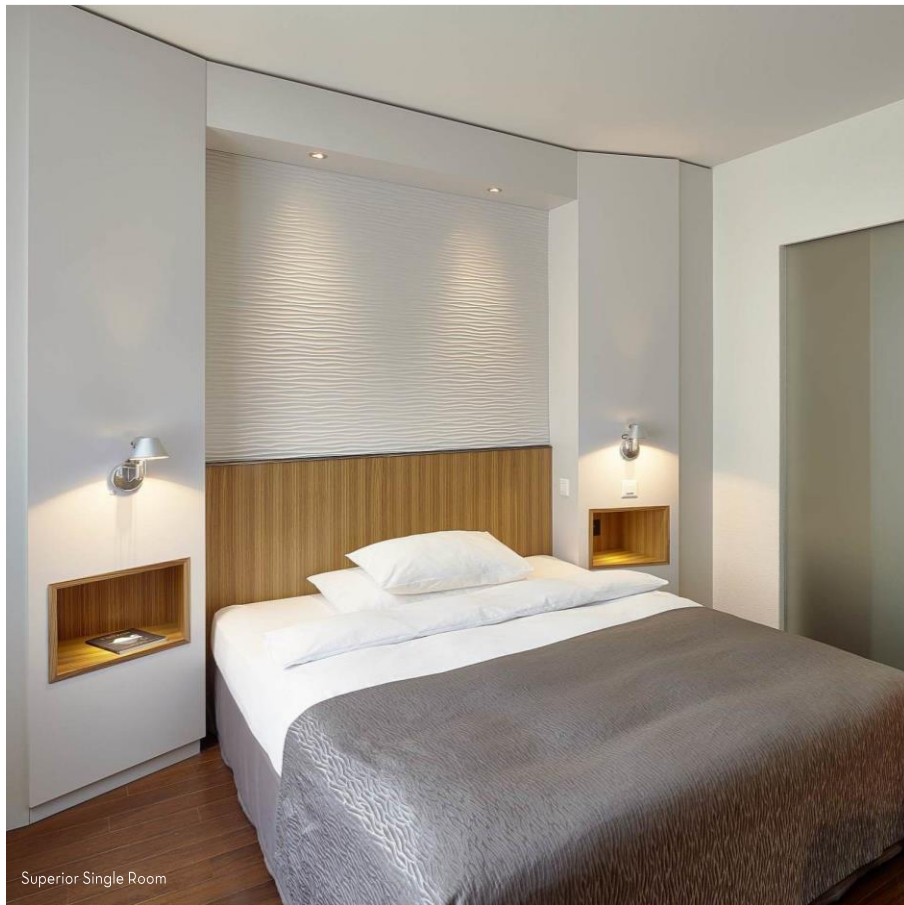

SEIDENHOF

Standard Double Room

Courtyard Restaurant Enja

Bathroom

SORELL HOTEL ST. PETER

In Gassen 10
8001 Zurich
stpeter@sorellhotels.com
+41 44 521 03 03

- 4-Star Superior Boutique Hotel
- 45 rooms and suites (for up to 6 people) with AC
- Opening June 2020
- Close to Paradeplatz
- Quiet courtyard to linger and relax
- Walking distance to lake, main train station, museums and more attractions
- Room categories with kitchenette and connecting doors
- Fitness room with modern equipment

SORELL SEEFELD

63

DIE BAR IM SEEFELD-IM HOTEL SE

Superior Double Room

Deluxe Double Room

Grand Standard Double Room

Deluxe Double Room with kitchenette

FLOR Café Bar

Superior Single Room

Meeting Room

Standard Double Room

Superior Double Room

SORELL HOTEL REX

Weinbergstrasse 92
8006 Zürich
rex@sorellhotels.com
+41 44 360 25 25

- 3-Star Superior Hotel
- 41 rooms, partially with AC
- Complete renovation January 2019
- Quiet location in residential area
- 15 minutes walk to the Zurich main train station
- Tram station only 100m away
- Parking available

Standard Single Room

Standard Double Room King

Breakfast area

Lobby

SORELL HOTEL ZÜRICHBERG

Orellistrasse 21

8044 Zurich

zuerichberg@sorellhotels.com