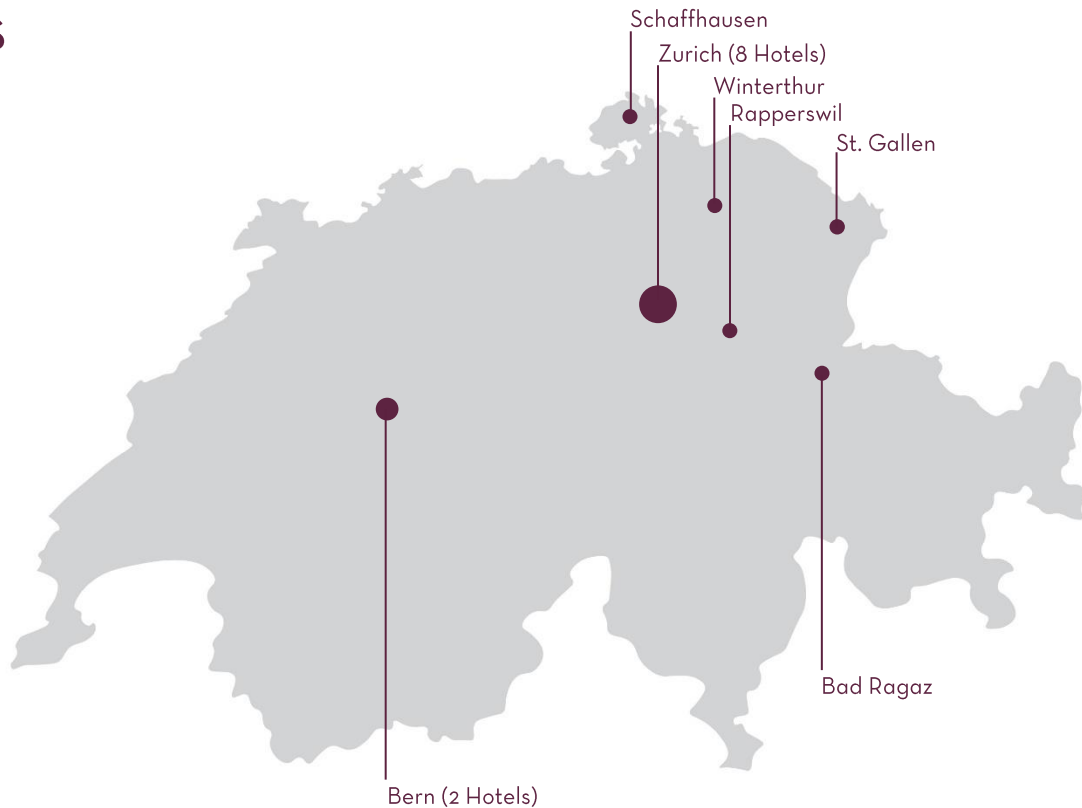

- Founded in 1897
- Largest Swiss-owned hotel group

DESTINATIONS

SETTING HIGH STANDARDS

In every Sorell Hotel, the guests can enjoy following amenities:

- A rich Sorell breakfast buffet with a regional selection
- Yoga mat
- Free bicycles