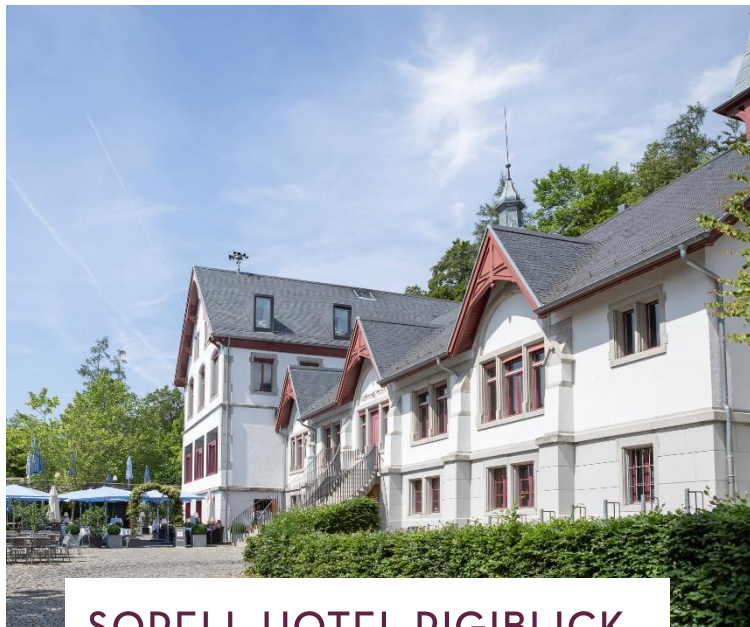

+41 44 268 35 35

- 4-Star Superior Hotel
- 67 rooms with AC
- Complete room renovation in spring 2020
- Only 10 minutes drive to the city centre
- Unique view of the Zurich lake
- Bar and restaurant with terrace
- «Chalet Züriberg» every year November – February offering cheese fondue
- 6 meeting and event rooms
- Parking garage

SORELL HOTEL RIGIBLICK

Germaniastrasse 99
8044 Zurich
rigiblick@soirellhotels.com
+41 43 255 15 70

- All-Suite-Boutique Hotel
- 7 suites, incl. 2 Spa-Suites
- Only 10 minutes drive from the city center
- Unique view of the city
- Bistro restaurant with spacious terrace and a forrest garden
- Parking garage