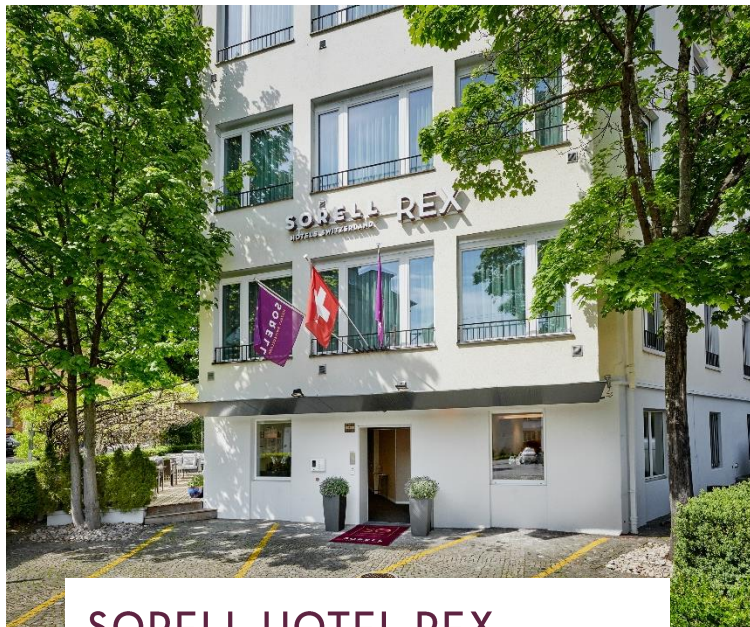

Superior Single Room

Meeting Room

Standard Double Room

Superior Double Room

SORELL HOTEL REX

Weinbergstrasse 92
8006 Zürich
rex@sorellhotels.com
+41 44 360 25 25

- 3-Star Superior Hotel
- 41 rooms, partially with AC
- Complete renovation January 2019
- Quiet location in residential area
- 15 minutes walk to the Zurich main train station
- Tram station only 100m away
- Parking available

Standard Single Room

Standard Double Room King

Breakfast area

Lobby

SORELL HOTEL ZÜRICHBERG

Orellistrasse 21

8044 Zurich

zuerichberg@sorellhotels.com