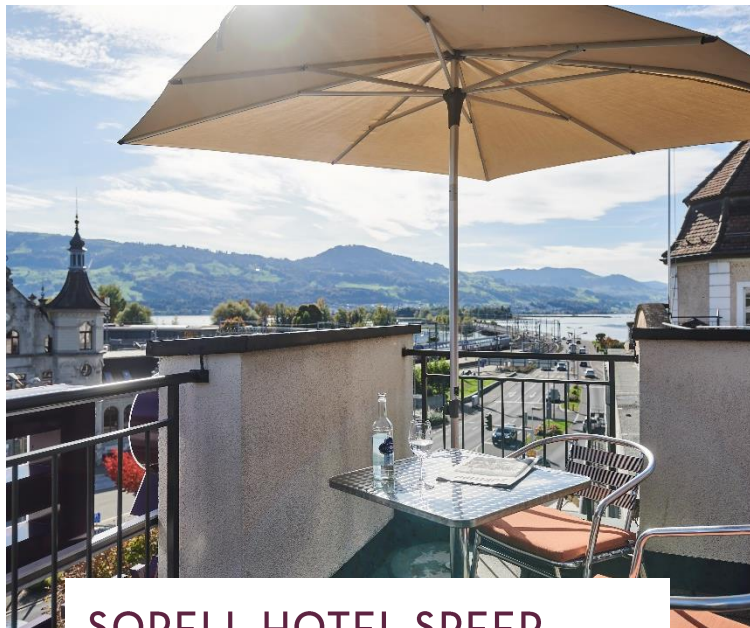

Zunftsaal

Zunftsaal

Plenum

Kuppelraum

RAPPERSWIL

SORELL HOTEL SPEER

Untere Bahnhofstrasse 5
8640 Rapperswil-Jona
speer@sorellhotels.com
+41 55 220 89 00

- 4-Star Hotel
- 56 rooms and suites with AC
- Central location in the old town
- 30 minutes drive/ train ride or 90 minutes by boat to Zurich
- Asian restaurant «Sayori» and the bar «Mojo»
- Parking available