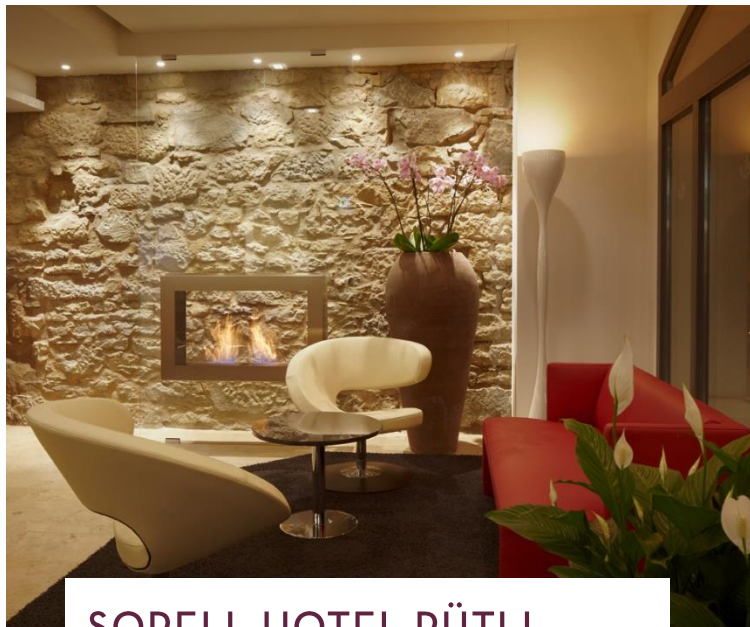

SORELL HOTEL RÜTLI

Zähringerstrasse 43
8001 Zurich
ruetli@sorellhotels.com
+41 44 254 58 00

- 3-Star Superior Hotel
- 58 rooms with AC
- Central location in the old town/ Niederdorf
- Walking distance to the lake, river and main train station
- 1 meeting room for 25 people, bookable as of 11:00 am for lunch or afternoon meetings and aperitifs