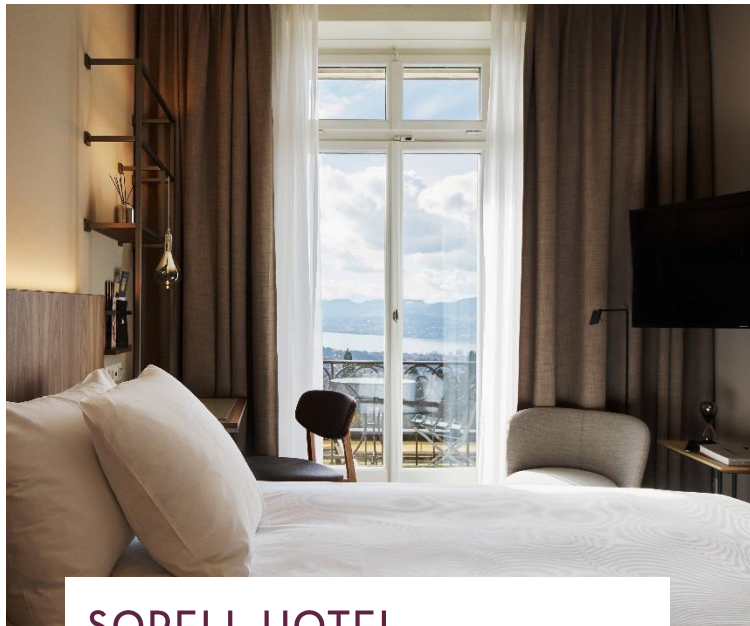

Superior Single Room

Meeting Room

Standard Double Room

Superior Double Room

SORELL HOTEL REX

Weinbergstrasse 92
8006 Zürich
rex@sorellhotels.com
+41 44 360 25 25

- 3-Star Superior Hotel
- 41 rooms, partially with AC
- Complete renovation January 2019
- Quiet location in residential area
- 15 minutes walk to the Zurich main train station
- Tram station only 100m away
- Parking available

Standard Single Room

Standard Double Room King

Breakfast area

Lobby

SORELL HOTEL ZÜRICHBERG

Orellistrasse 21

8044 Zurich

zuerichberg@sorellhotels.com