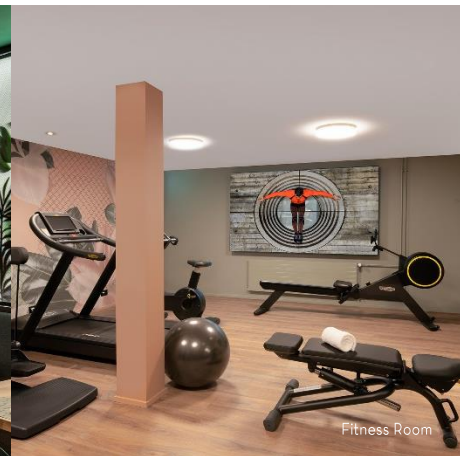

Deluxe Double Room

Lobby-Breakfast area

Fitness Room

Superior Double Room

SORELL HOTEL SEEFELD

Seefeldstrasse 63
8008 Zurich
seefeld@sorellhotels.com
+41 44 387 41 41

- 4-Star Superior Hotel
- 65 rooms with AC
- Complete room renovation in spring 2020
- Trendy neighbourhood Seefeld, walking distance to lake and Opera House
- «Flor Café Bar» with coffee and drinks from early to late and «Seefeld Terrace» with small bites for lunch and aperitif
- 1 meeting room for 12 people
- Garage and courtyard parking