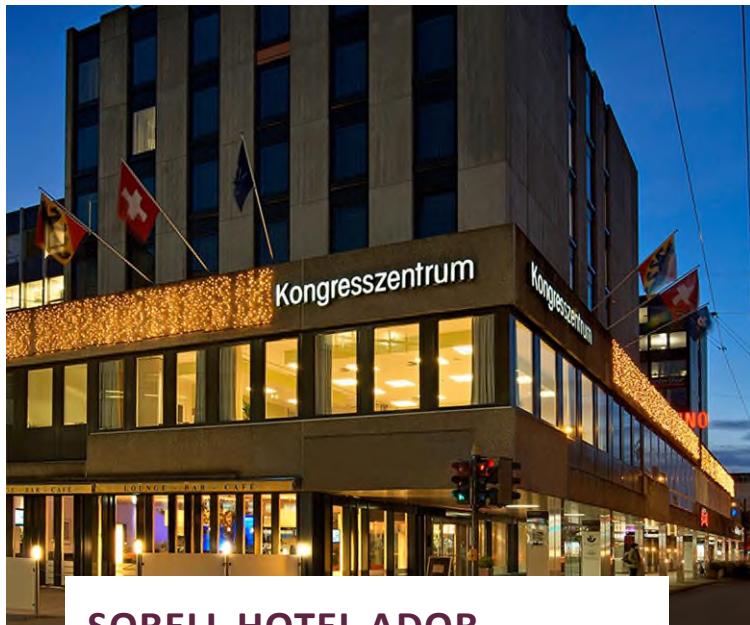

Restaurant Sonental

Arvensaal 1

Arvensaal 2

BERN

SORELL HOTEL ADOR

Laupenstrasse 15
3001 Bern
ador@sorellhotels.com
+41 31 388 01 11

- 3-Star Hotel
- 59 rooms
- Walking distance to the old town (UNESCO world heritage)
- Congress center with 17 meeting and event rooms
- Access to the public parking via hotel's elevator