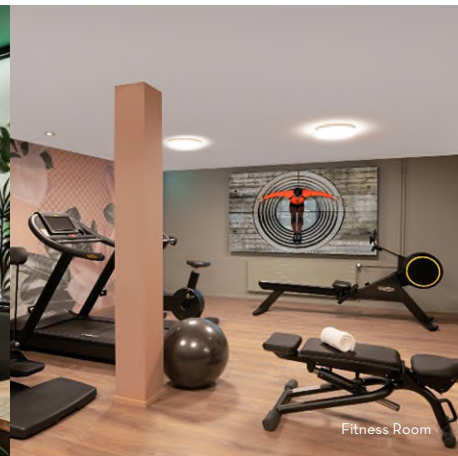

Deluxe Double Room

Lobby- Breakfast area

Fitness Room

Superior Double Room

SORELL HOTEL SEEFELD

Seefeldstrasse 63
8008 Zurich
seefeld@sorellhotels.com
+41 44 387 41 41

- 4-Star Hotel
- 65 rooms with AC
- Complete room renovation in spring 2020
- Trendy neighbourhood Seefeld, walking distance to lake and Opera House
- «Flor Café Bar» with coffee and drinks from early to late and «Seefeld Terrace» with small bites for lunch and aperitif
- 1 meeting room for 12 people
- Garage and courtyard parking