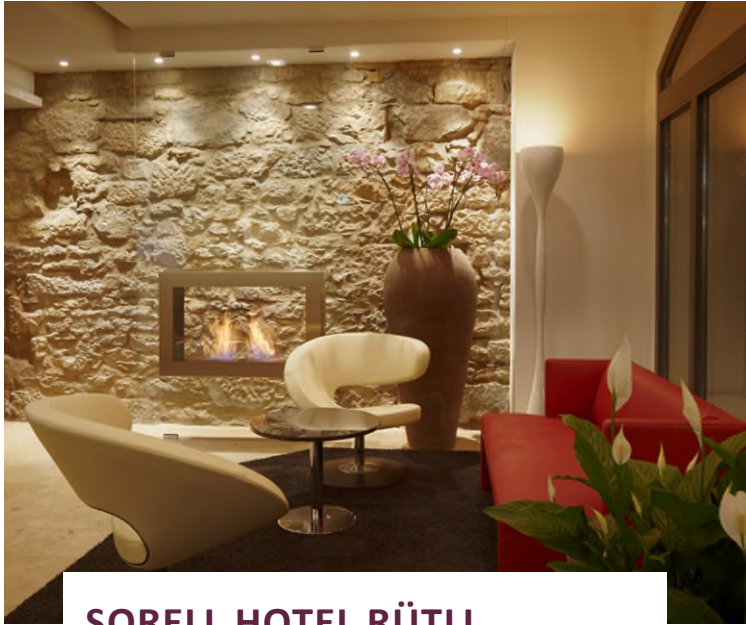

SORELL HOTEL RÜTLI

Zähringerstrasse 43
8001 Zurich
ruetli@sorellhotels.com
+41 44 254 58 00