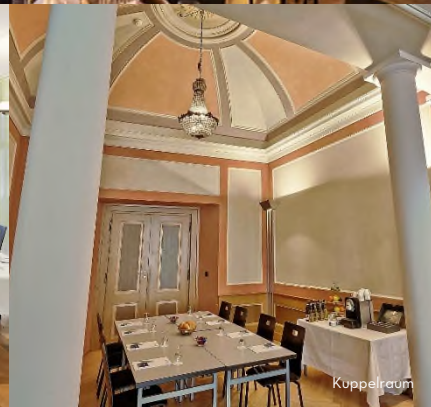

Kuppelraum