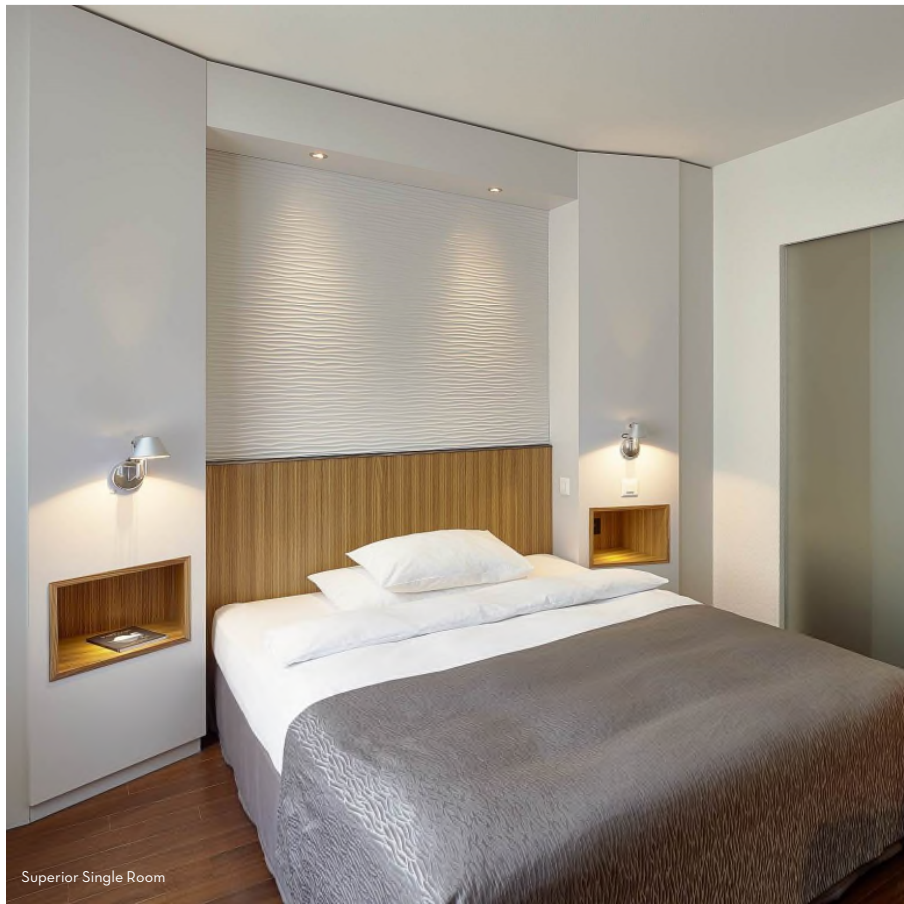

SEIDENHOF

Standard Double Room

Courtyard Restaurant Enja

Bathroom

SORELL HOTEL ST. PETER

In Gassen 10

8001 Zurich

stpeter@sorellhotels.com

SORELL SEEFELD

63

DIE BAR IM SEEFELD-IM HOTEL S

Superior Double Room

Deluxe Double Room

Grand Standard Double Room

Deluxe Double Room with kitchenette

FLOR Café Bar

Superior Single Room

Meeting Room

Standard Double Room

Superior Double Room

SORELL HOTEL REX

Weinbergstrasse 92
8006 Zürich
rex@sorellhotels.com
+41 44 360 25 25

- 3-Star Superior Hotel
- 41 rooms, partially with AC
- Complete renovation January 2019
- Quiet location in residential area
- 15 minutes walk to the Zurich main train station
- Tram station only 100m away
- Parking available