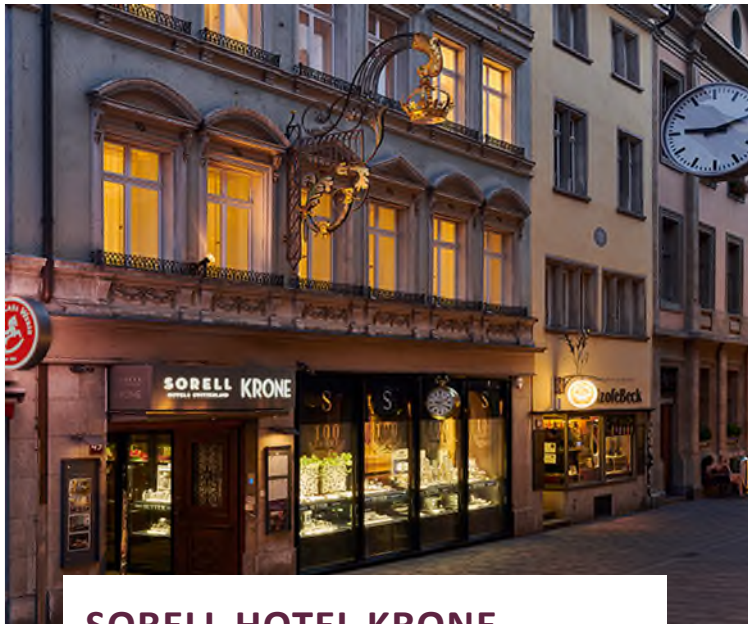

SORELL HOTEL KRONE

Marktgasse 49
8400 Winterthur
krone@sorellhotels.com
+41 52 208 18 18