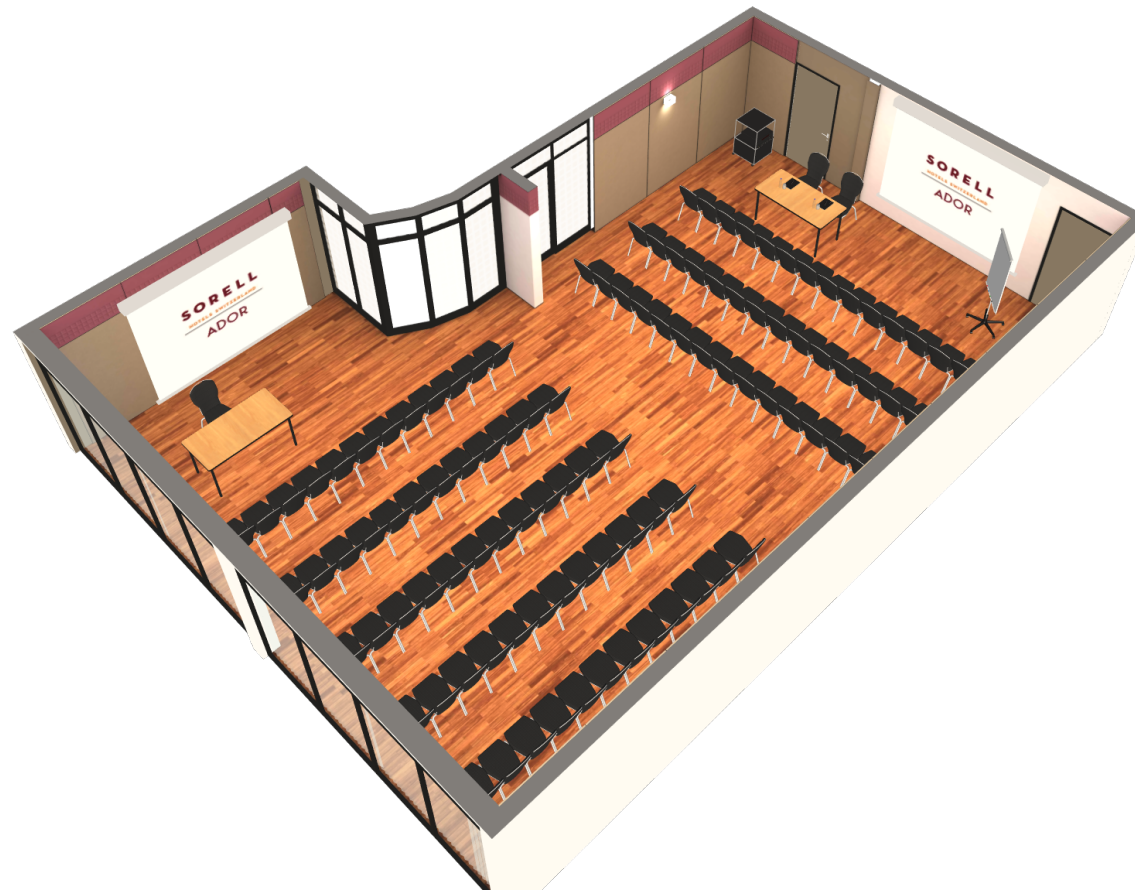

Sorell Hotel Ador / Egli & Felber / Theatre Style Felber / Egli

View 1
Seating capacity: 105

Sorell Hotel Ador / Egli & Felber / Theatre Style Felber / Egli

View 2
Seating capacity: 105

Sorell Hotel Ador / Egli & Felber / Theatre Style Felber / Egli

Top down
Seating capacity: 105

S Sorell Hotel Ador / Egli & Felber / Egli Felber Classroom 49

View 1
Seating capacity: 51

S Sorell Hotel Ador / Egli & Felber / Egli Felber Classroom 49

View 2
Seating capacity: 51

View 2
Seating capacity: 60

S Sorell Hotel Ador / Egli & Felber / Egli Felber Seminar/Lunch

Top down
Seating capacity: 60

S Sorell Hotel Ador / Egli & Felber / U - Planning Felber und Egli

View 1
Seating capacity: 34

Konzept	120
Parlament	50
U-Form	30
Blocktisch	40
Reihe	100