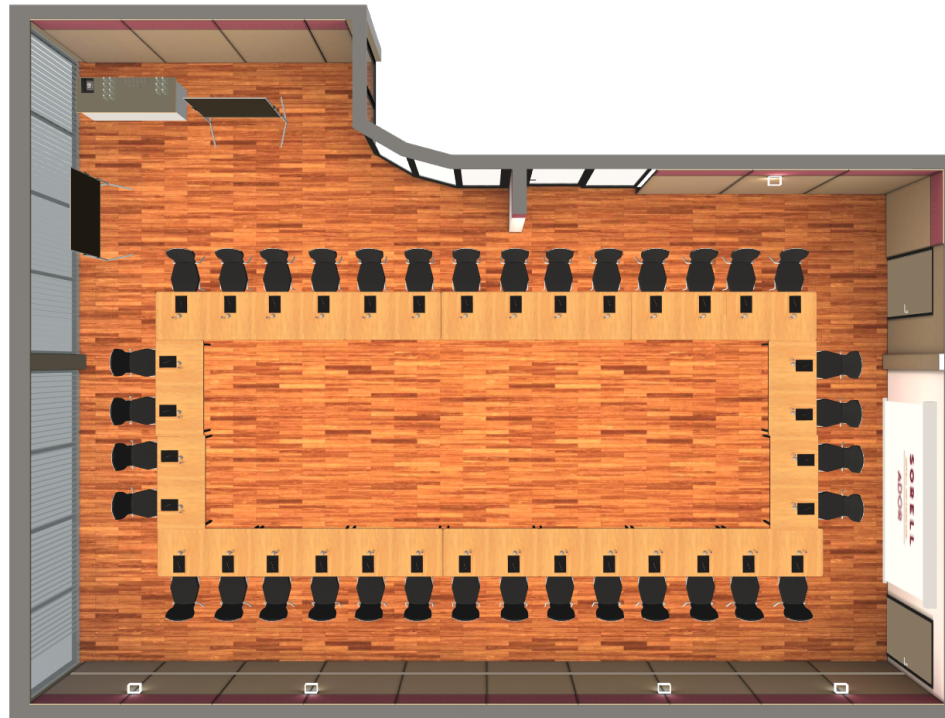

View 1
Seating capacity: 30

S Sorell Hotel Ador / Egli & Felber / Felber Seminar

View 2
Seating capacity: 30

S Sorell Hotel Ador / Egli & Felber / Felber Seminar

Top down
Seating capacity: 30

S Sorell Hotel Ador / Egli & Felber / Hollow-Square

View 1
Seating capacity: 36

S Sorell Hotel Ador / Egli & Felber / Hollow-Square

View 2
Seating capacity: 36

S Sorell Hotel Ador / Egli & Felber / Hollow-Square

Top down
Seating capacity: 36

S Sorell Hotel Ador / Egli & Felber / Classroom