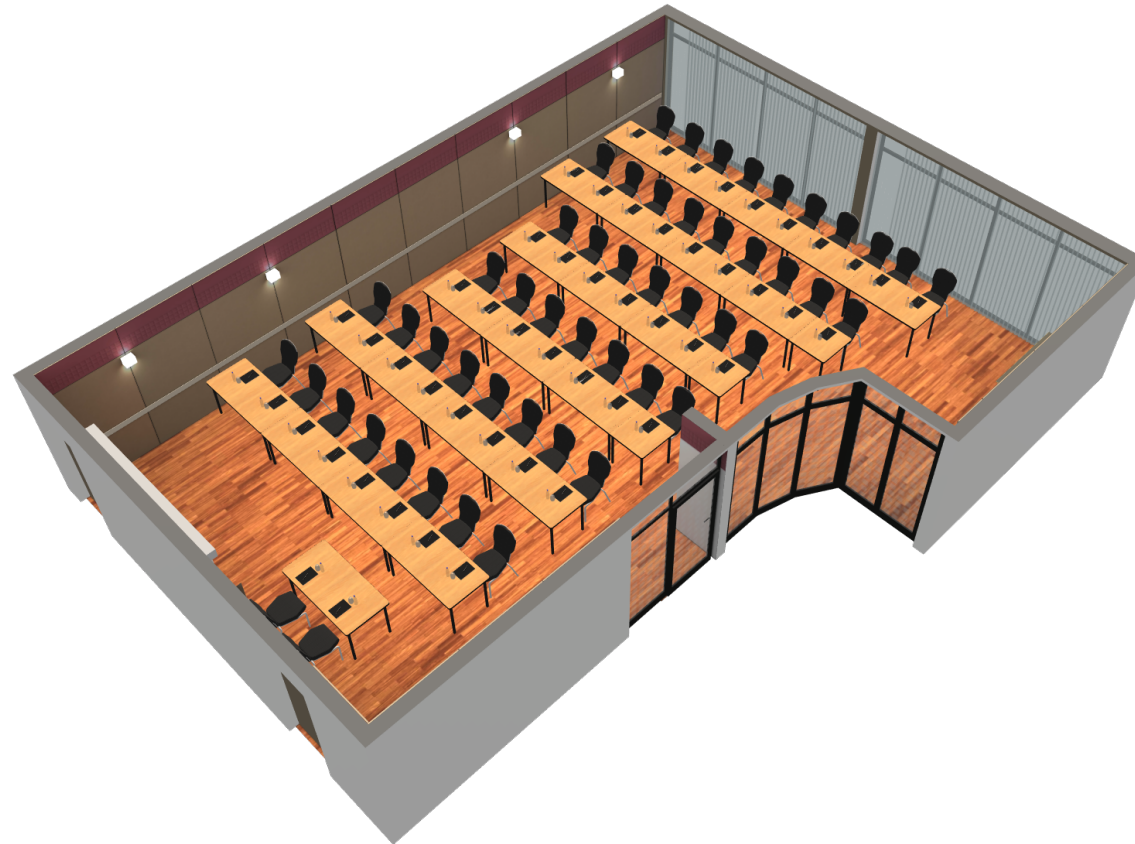

Sorell Hotel Ador / Egli & Felber / Theatre Style Felber / Egli

View 1
Seating capacity: 105

Sorell Hotel Ador / Egli & Felber / Theatre Style Felber / Egli

View 2
Seating capacity: 105

Sorell Hotel Ador / Egli & Felber / Theatre Style Felber / Egli

Top down
Seating capacity: 105

S Sorell Hotel Ador / Egli & Felber / Egli Felber Classroom 49

View 1
Seating capacity: 51

S Sorell Hotel Ador / Egli & Felber / Egli Felber Classroom 49

View 2
Seating capacity: 51

View 2
Seating capacity: 60

S Sorell Hotel Ador / Egli & Felber / Egli Felber Seminar/Lunch

Top down
Seating capacity: 60

S Sorell Hotel Ador / Egli & Felber / U - Planning Felber und Egli

View 1
Seating capacity: 34

Konzept	120
Parlament	50
U-Form	30
Blocktisch	40
Reihe	100