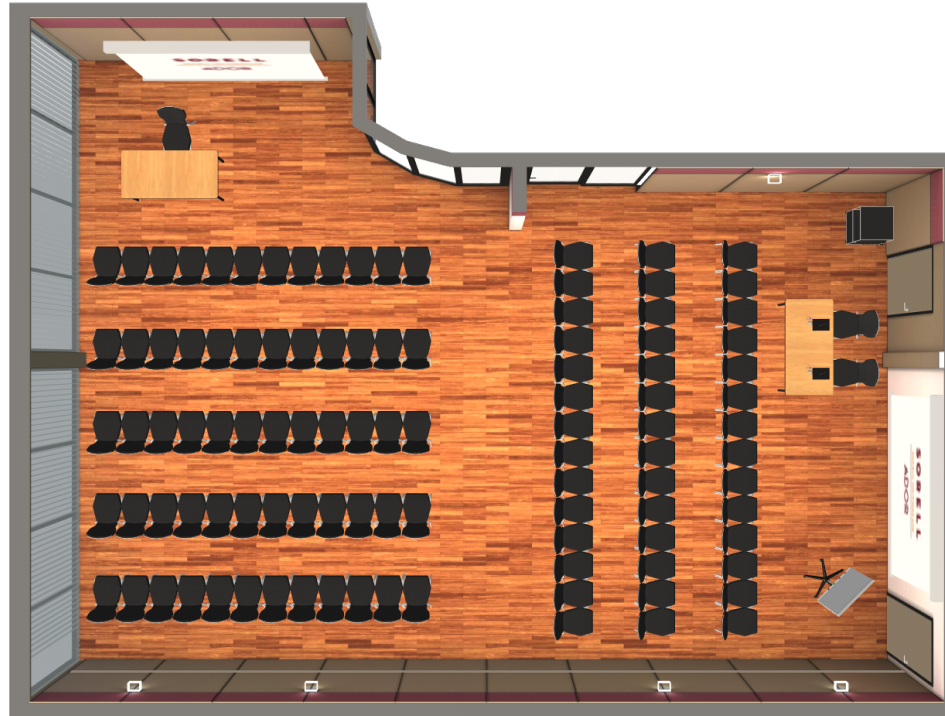

Sorell Hotel Ador / Egli & Felber / Theatre Style Felber / Egli

View 1
Seating capacity: 105

Sorell Hotel Ador / Egli & Felber / Theatre Style Felber / Egli

View 2
Seating capacity: 105

Sorell Hotel Ador / Egli & Felber / Theatre Style Felber / Egli

View 2
Seating capacity: 60

S Sorell Hotel Ador / Egli & Felber / Egli Felber Seminar/Lunch

Top down
Seating capacity: 60

S Sorell Hotel Ador / Egli & Felber / U - Planning Felber und Egli

View 1
Seating capacity: 34

View 1
Seating capacity: 30

S Sorell Hotel Ador / Egli & Felber / Felber Seminar

View 2
Seating capacity: 30

S Sorell Hotel Ador / Egli & Felber / Felber Seminar

Top down
Seating capacity: 30

S Sorell Hotel Ador / Egli & Felber / Hollow-Square

Konzept	120
Parlament	50
U-Form	30
Blocktisch	40
Reihe	100