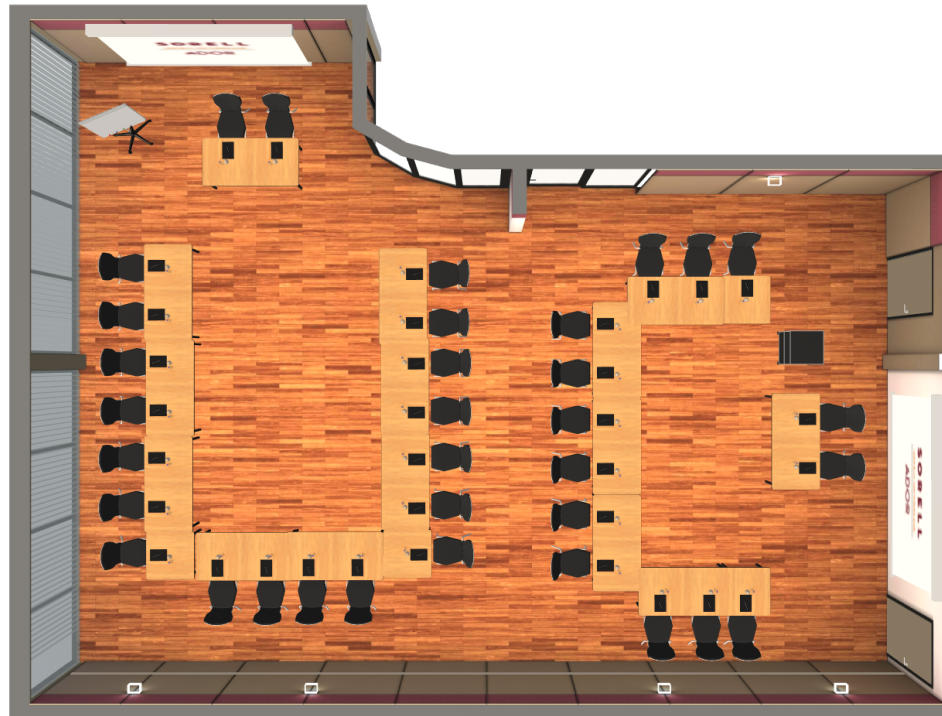

View 2
Seating capacity: 60

S Sorell Hotel Ador / Egli & Felber / Egli Felber Seminar/Lunch

Top down
Seating capacity: 60

S Sorell Hotel Ador / Egli & Felber / U - Planning Felber und Egli

View 1
Seating capacity: 34

S Sorell Hotel Ador / Egli & Felber / U - Planning Felber und Egli

View 2
Seating capacity: 34

S Sorell Hotel Ador / Egli & Felber / U - Planning Felber und Egli

Top down
Seating capacity: 34

S Sorell Hotel Ador / Egli & Felber / Felber Seminar

View 1
Seating capacity: 30

S Sorell Hotel Ador / Egli & Felber / Felber Seminar

View 2
Seating capacity: 30

S Sorell Hotel Ador / Egli & Felber / Felber Seminar

Top down
Seating capacity: 30

S Sorell Hotel Ador / Egli & Felber / Hollow-Square

Konzept	120
Parlament	50
U-Form	30
Blocktisch	40
Reihe	100