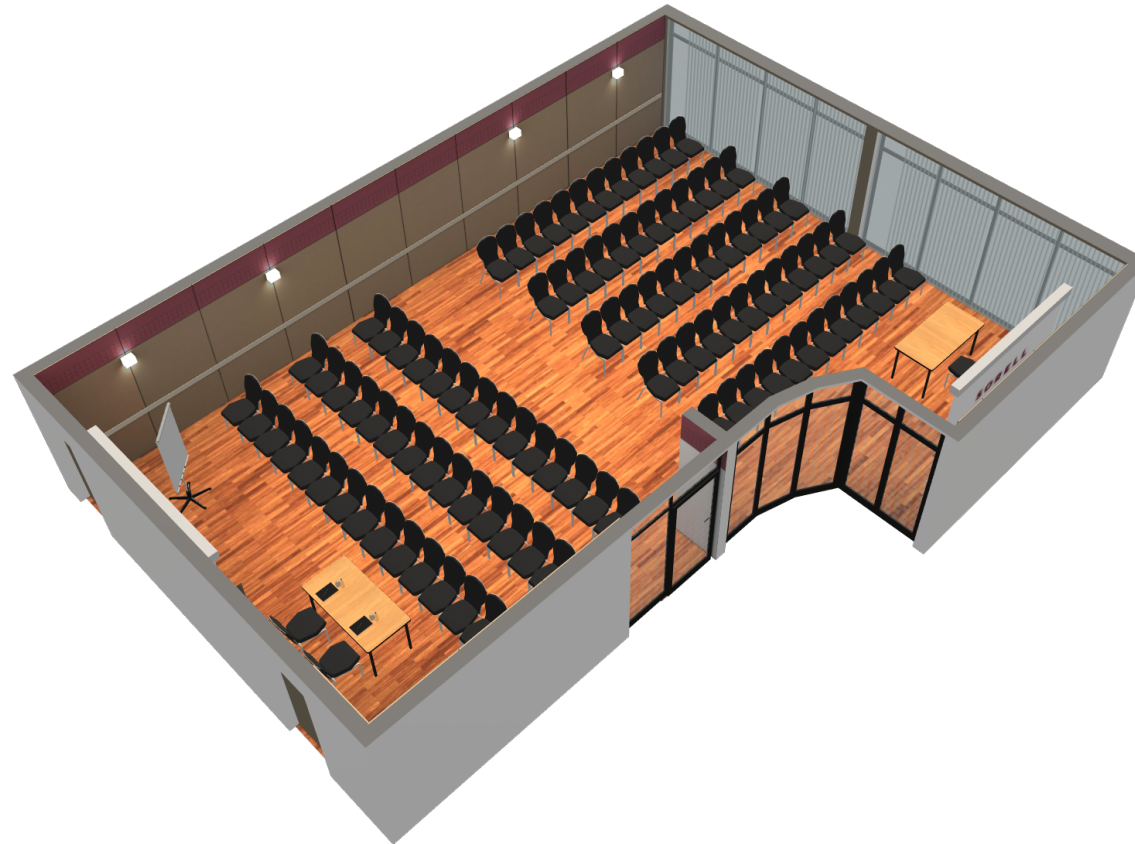

Sorell Hotel Ador / Egli & Felber / Theatre Style Felber / Egli

View 1
Seating capacity: 105

Sorell Hotel Ador / Egli & Felber / Theatre Style Felber / Egli

View 2
Seating capacity: 105

Sorell Hotel Ador / Egli & Felber / Theatre Style Felber / Egli

Top down
Seating capacity: 105

S Sorell Hotel Ador / Egli & Felber / Egli Felber Classroom 49

View 1
Seating capacity: 51

S Sorell Hotel Ador / Egli & Felber / Egli Felber Classroom 49

View 2
Seating capacity: 51

View 2
Seating capacity: 60

S Sorell Hotel Ador / Egli & Felber / Egli Felber Seminar/Lunch

Top down
Seating capacity: 60

S Sorell Hotel Ador / Egli & Felber / U - Planning Felber und Egli

View 1
Seating capacity: 34

Konzept	120
Parlament	50
U-Form	30
Blocktisch	40
Reihe	100