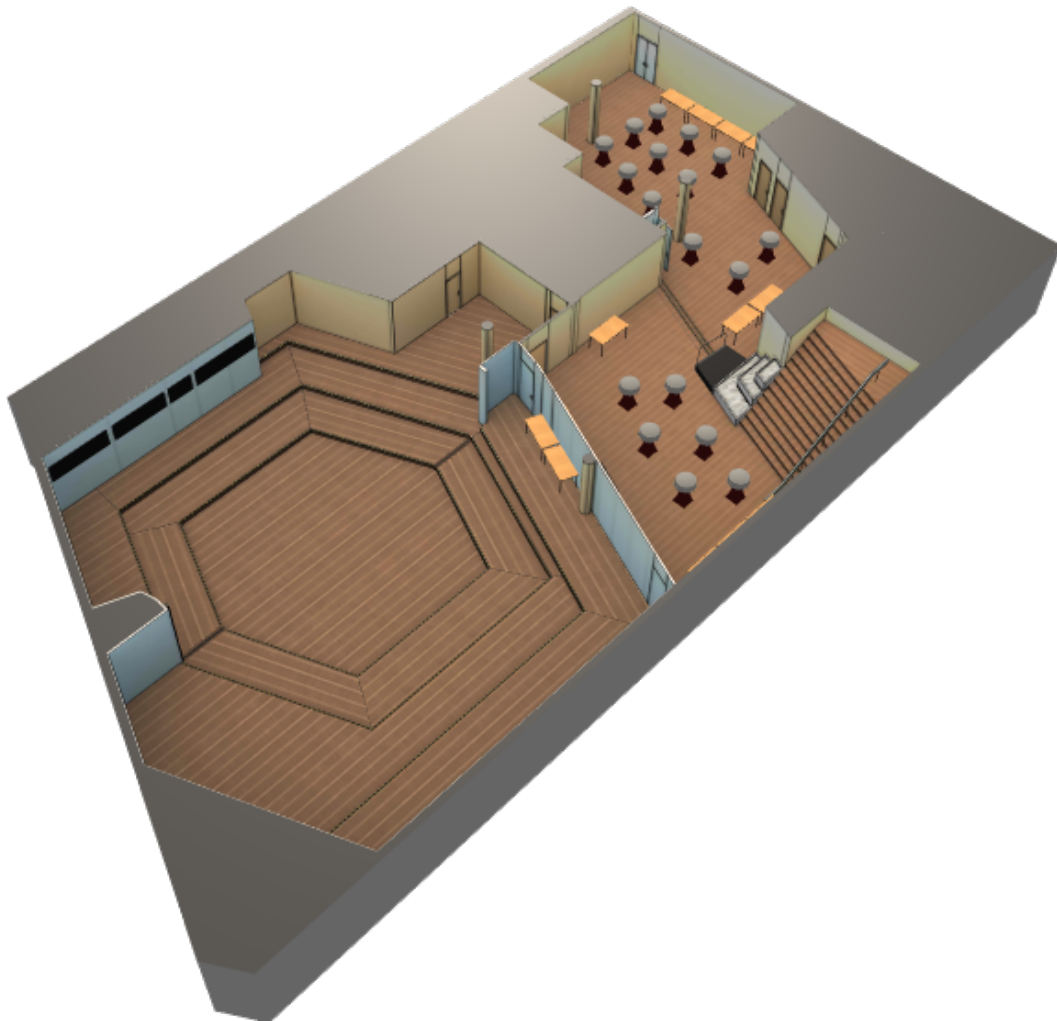

SORELL

HOTELS SWITZERLAND

Foyer set up

Reception for

Equipment List:

 Catering

 Props: 17

 Reception: 18