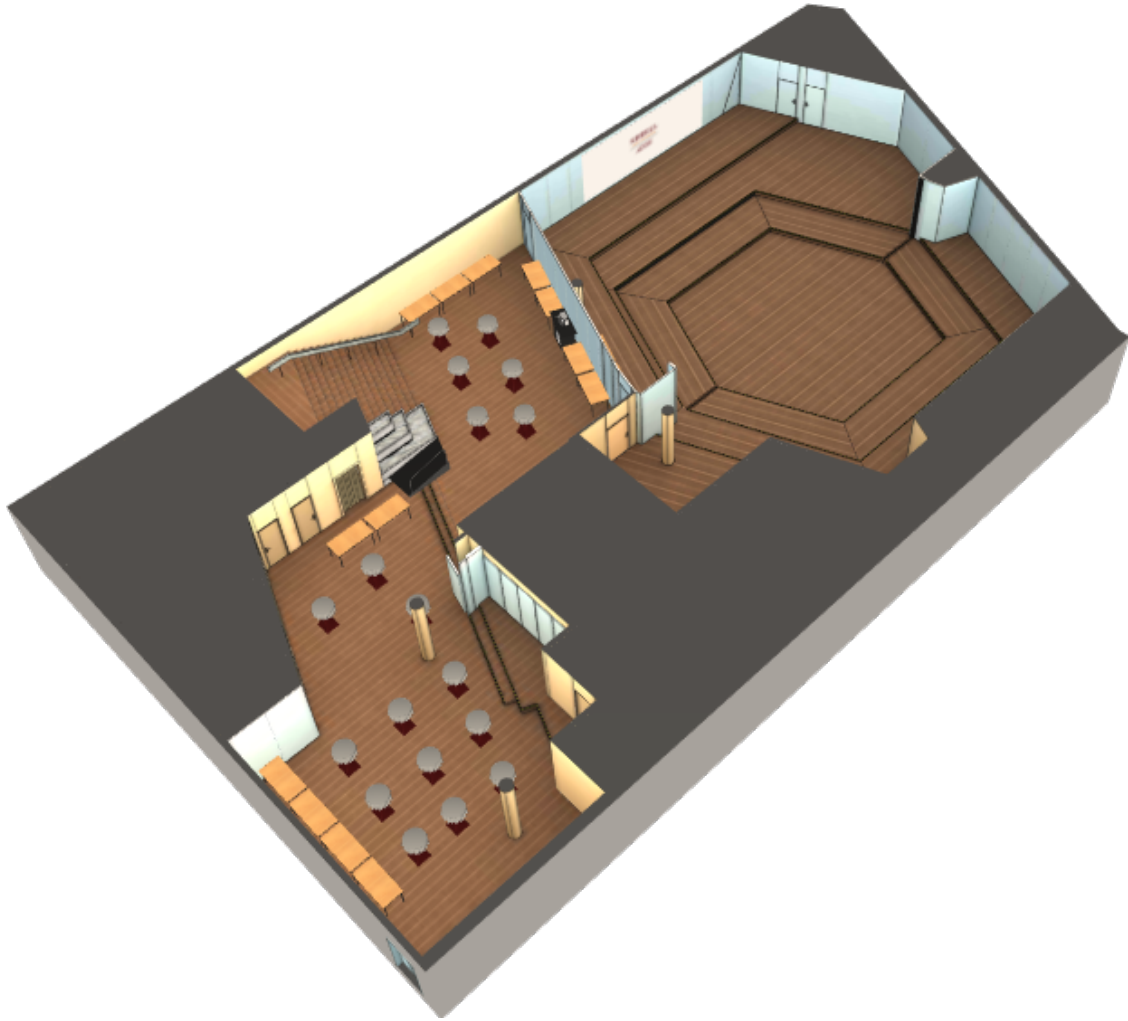

SORELL

HOTELS SWITZERLAND

Foyer set up

Reception for

Equipment List:

 Catering

 Props: 17

 Reception: 18