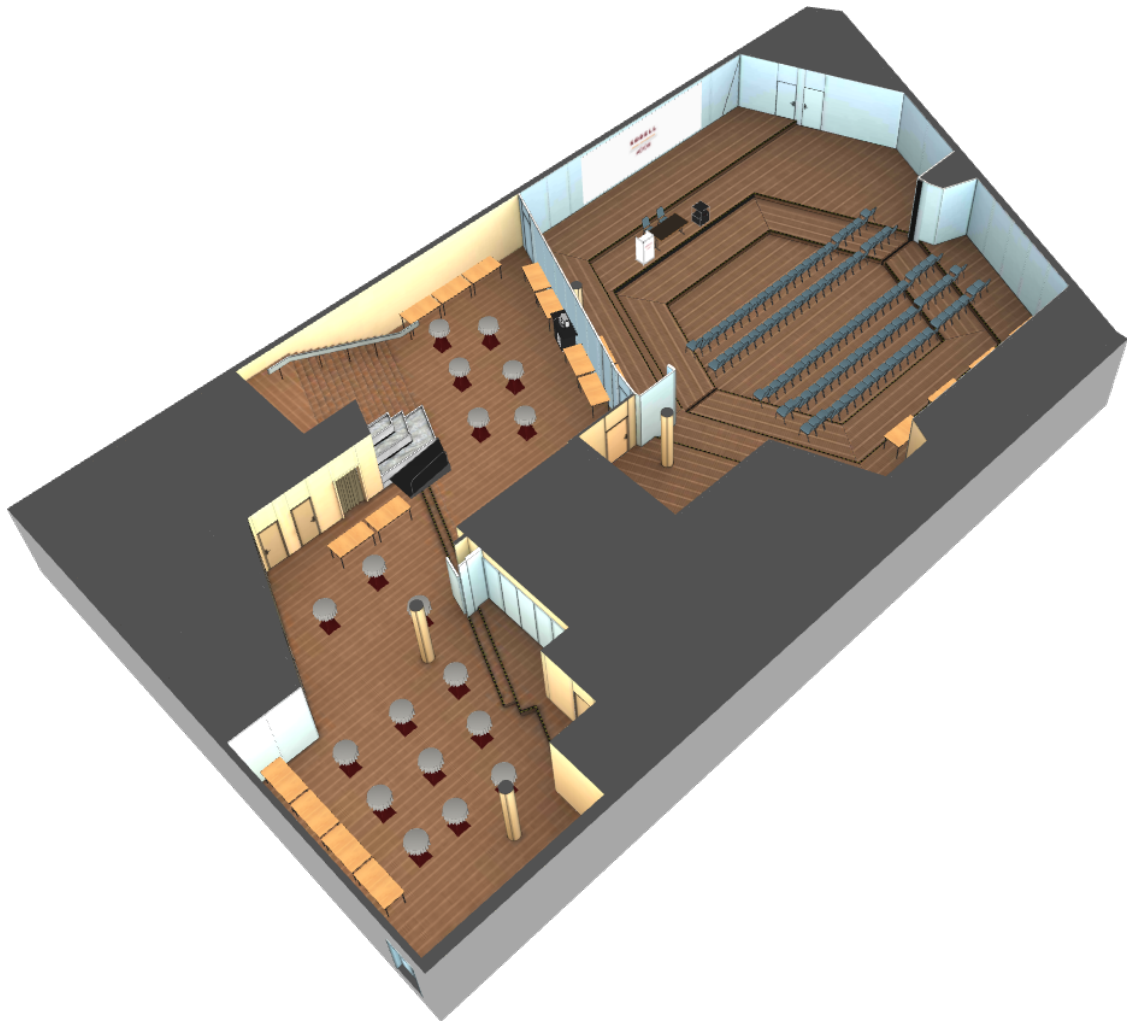

SORELL

HOTELS SWITZERLAND

Sousol Mit Foyer Set Up Konzert Hauptraum

Theatre for 120

Equipment List:

Theatre: 120

Catering

Classroom

Props: 22

Audio Visual

Reception: 18

SORELL

HOTELS SWITZERLAND

Sousol Mit Foyer Set Up Konzert Hauptraum

Theatre for 120

Equipment List:

Sousol Mit Foyer Set Up Konzert Hauptraum

Theatre for 120

Equipment List:

Theatre: 120

Classroom

Audio Visual

Catering

Props: 22