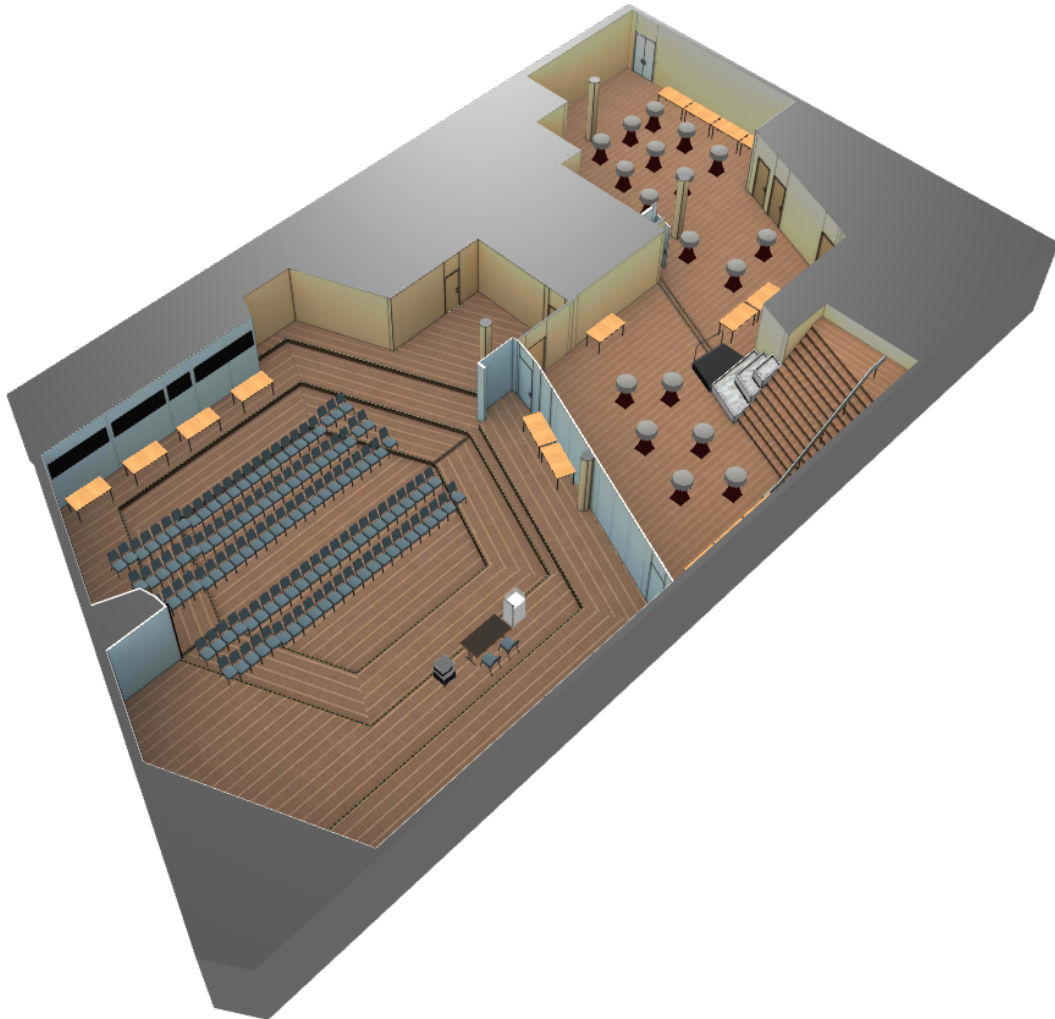

SORELL

HOTELS SWITZERLAND

Sousol Mit Foyer Set Up Konzert Hauptraum

Theatre for 120

Equipment List:

Theatre: 120

Catering

Classroom

Props: 22

Audio Visual

Reception: 18

SORELL

HOTELS SWITZERLAND

Sousol Mit Foyer Set Up Konzert Hauptraum

Theatre for 120

Equipment List:

Sousol Mit Foyer Set Up Konzert Hauptraum

Theatre for 120

Equipment List:

Theatre: 120

Classroom

Audio Visual

Catering

Props: 22