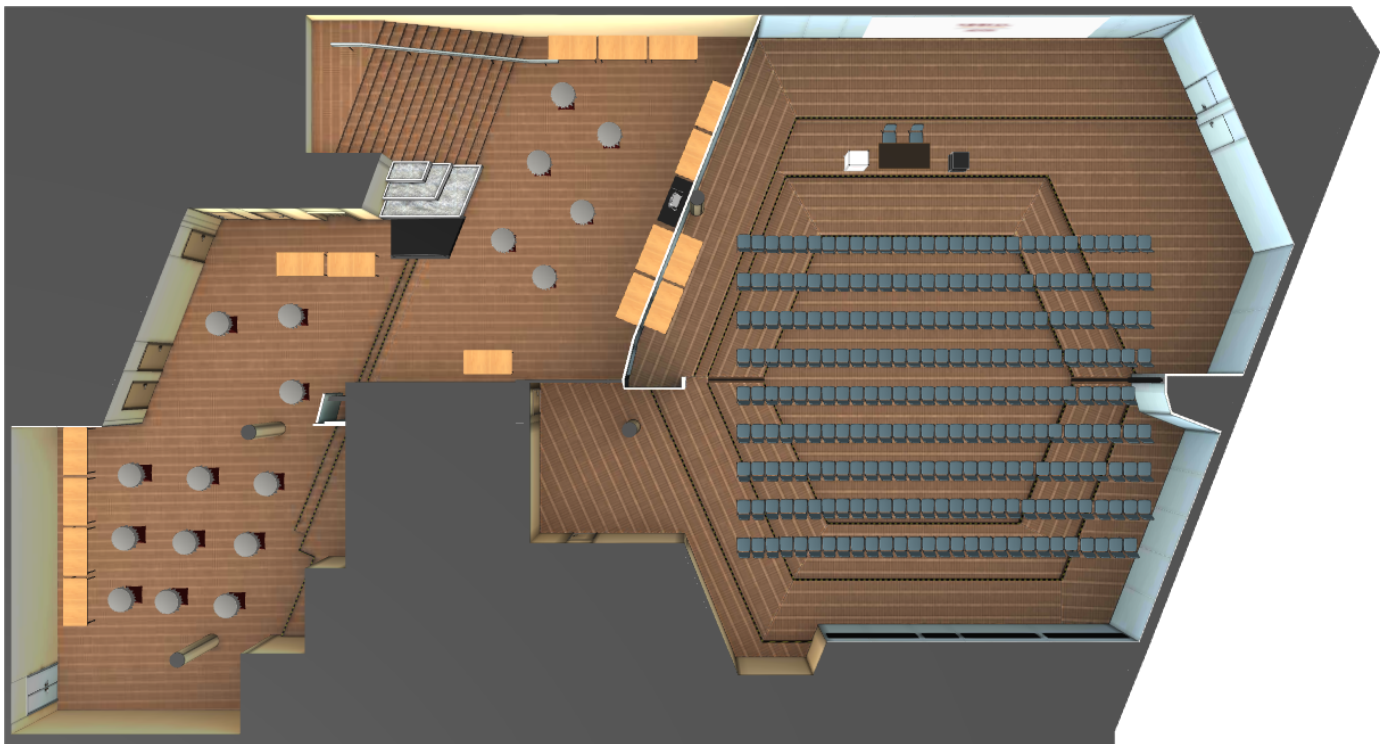

HOTELS SWITZERLAND

Sousol Mit Foyer Set Up Konzert Hauptraum

Theatre for 259

Equipment List:

Theatre: 259

Catering

Classroom

Props: 18