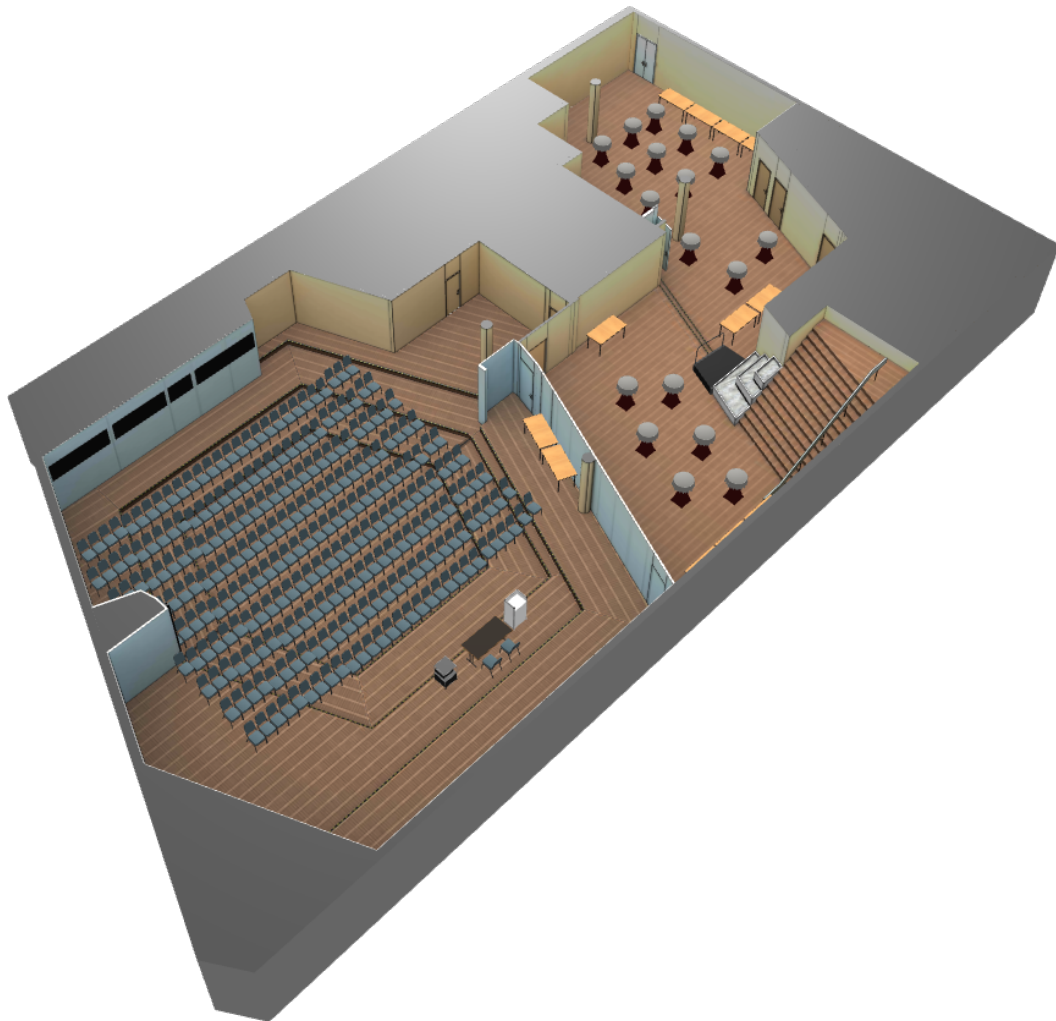

SORELL

HOTELS SWITZERLAND

Sousol Mit Foyer Set Up Konzert Hauptraum

Theatre for 120

Equipment List:

Theatre: 120

Catering

Classroom

Sousol Mit Foyer Set Up Konzert Hauptraum

Theatre for 120

Equipment List:

Theatre: 120

Classroom

Audio Visual

Catering

Props: 22

Classroom

Props: 18

Audio Visual

Reception: 18

SORELL

HOTELS SWITZERLAND

Sousol Mit Foyer Set Up Konzert Hauptraum

Theatre for 259