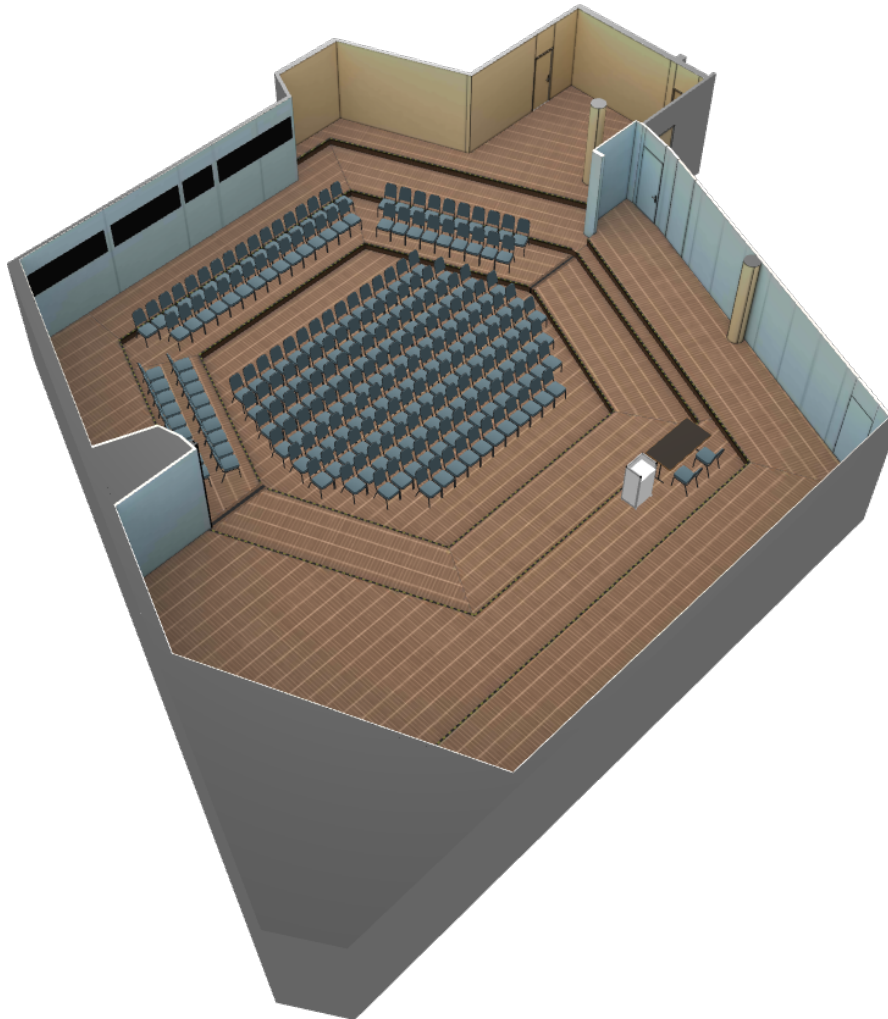

SORELL

HOTELS SWITZERLAND

Parliament 250
Theatre for 212

Equipment List:

Theatre: 212

Classroom

Props

SORELL

HOTELS SWITZERLAND

Parliament 250
Theatre for 212

Equipment List:

Theatre: 212

Classroom

Props

SORELL

HOTELS SWITZERLAND

Parliament 250
Theatre for 212

Equipment List:

Theatre: 212

Classroom

Props

HONEGGER & GNÄGI PARLAMENT - 140